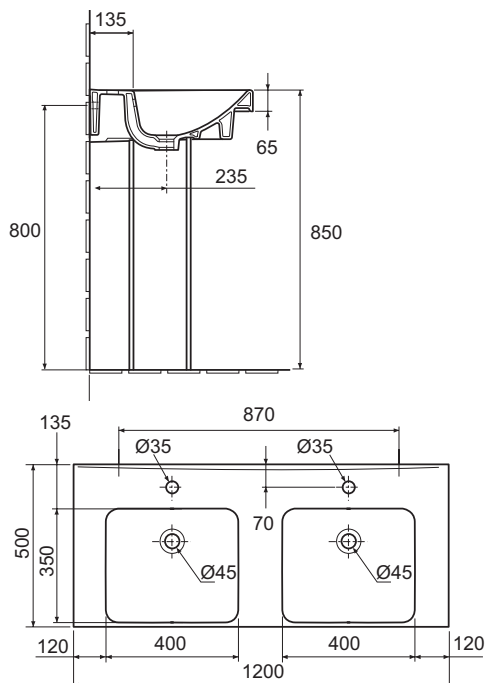

Reach 1200 mm vanity top

His or hers double vanity with ample space for daily toiletry; single tap hole suitable for monobloc mixer taps; self-supporting wall mounting with fixings included; can be mounted on pedestal or semi pedestal; optional towel rail and feet.

Product	18570W Reach Vanity Top, 1 tap hole, 1200 mm x 500 mm
Colours/finishes	White (-00)
Material	Vitreous China
Weight (kg)	44 - Vanity 11 - Pedestal 6.7 - Semi-pedestal 3 - Towel rail 2.1 - Washstand legs
Fixings	Fixings included
Complimentary items	18565W-00 Pedestal 18566W-00 Semi-pedestal E4725-39R Steel towel rail E4724-39R Steel washstand legs
Design linked items	Reach sanitaryware and furniture
Recommended brassware	Panache, Oblo and Singulier ranges

To order, please use the product code and add the colour/finish reference, eg. -00 for white.

Installation with Pedestal

Installation with Washstand Legs

All measurements shown are in millimetres. Sizes are approximate.