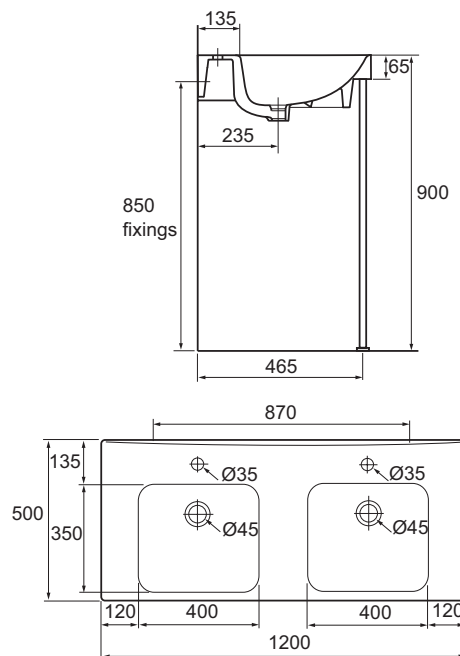

Reach 1200 mm vanity top

His or hers double vanity with ample space for daily toiletry; single tap hole suitable for monobloc mixer taps; self-supporting wall mounting with fixings included; can be mounted on pedestal or semi pedestal; optional towel rail and feet.

Product	18570W Reach Vanity Top, 1 tap hole, 1200 mm x 500 mm
Colours/finishes	White (-00)
Material	Vitreous China
Weight (kg)	44 - Vanity 11 - Pedestal 6.7 - Semi-pedestal 3 - Towel rail 2.1 - Washstand legs
Fixings	Fixings included
Complimentary items	18565W-00 Pedestal 18566W-00 Semi-pedestal E4725-39R Steel towel rail E4724-39R Steel washstand legs
Design linked items	Reach sanitaryware and furniture
Recommended brassware	Panache, Oblo and Singulier ranges

To order, please use the product code and add the colour/finish reference, eg. -00 for white.

Installation with Pedestal

Installation with Washstand Legs

All measurements shown are in millimetres. Sizes are approximate.